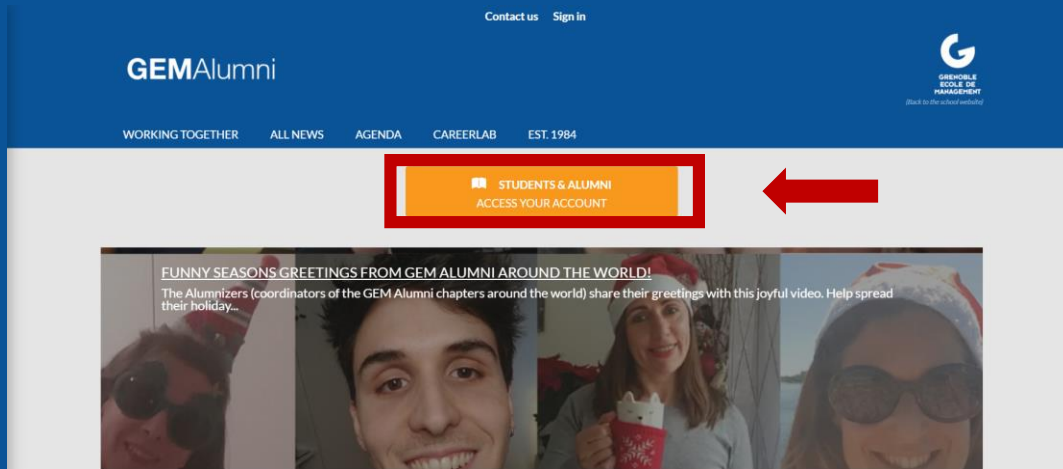

How to register on the GEM Alumni platform : <https://alumni.grenoble-em.com/>

** If you wish to switch the language on the platform,

click on :  (on the bottom left of the page)

and select the language.