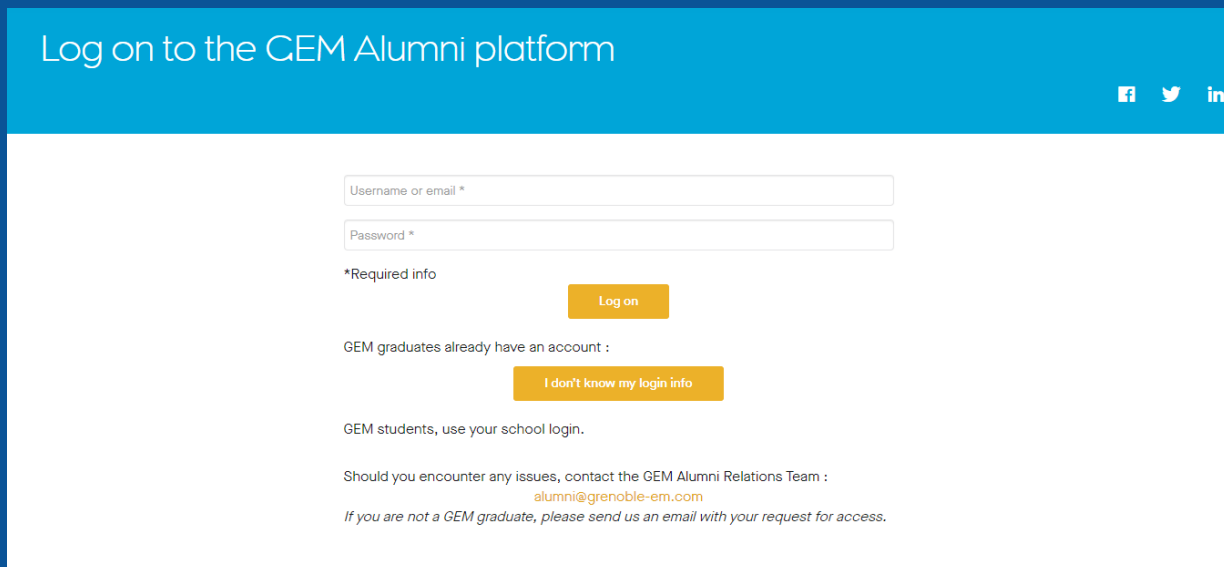

How to register on the GEM Alumni platform : <https://alumni.grenoble-em.com/>

** If you wish to switch the language on the platform,

click on :  (on the bottom left of the page)

and select the language.

➔ Enter your personal address or your GEM ID

➔ Enter your password

➔ To retrieve your login info, please click on this button ,